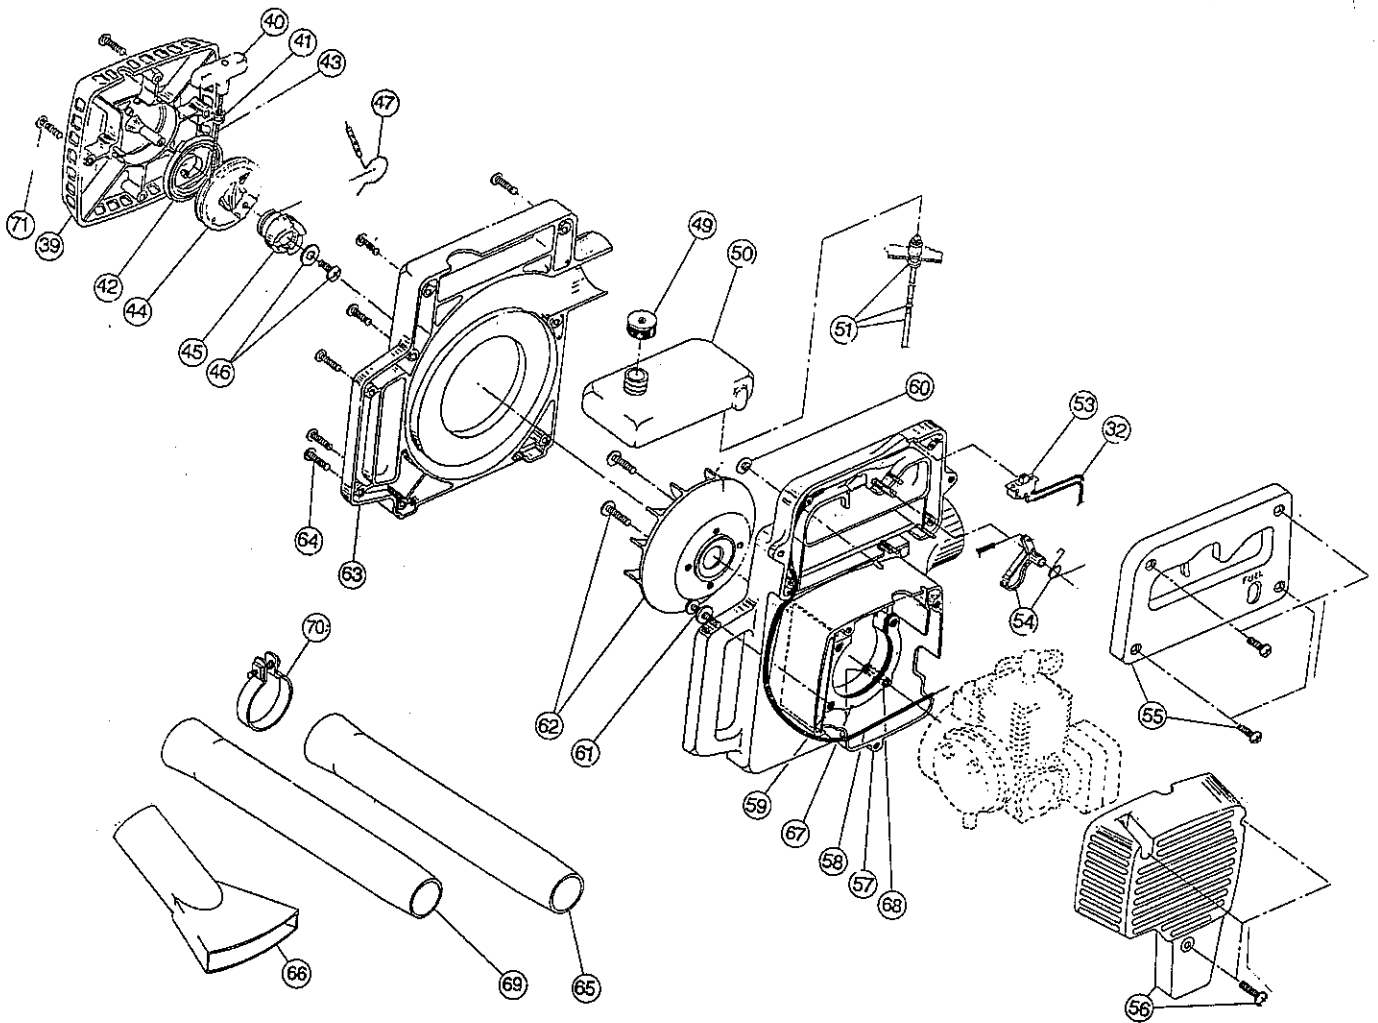

Item	Part No.	Description	Item	Part No.	Description
1	610311	Spark Plug	24	610309	Seal
2	683374	Cylinder Assembly	25	610308	Outer Bearing
3	612164	Cylinder Gasket	26	682040	Snap Ring Assembly
4	683375	Piston and Rod Assembly	27	683387	Engine Mount Assembly
5	683376	Muffler Assembly	28	611063	Ground Tab
6	612165	Exhaust Gasket	29	683388	Flywheel
7	683377	Muffler Mounting Bolt Assembly	30	683389	Flywheel Nut Assembly
8	683378	Carburetor/Air Filter Cover	31	683390	Module Assembly
9	612111	Air Cleaner Filter	32	683391	Wire Lead Assembly
10	683379	Mounting Bolt Assembly	*33	683392	Crankcase Service Assembly (items 21-26)
11	612112	Air Cleaner Base	*34	683393	Engine Gasket Kit
12	683380	Choke Lever Assembly	*35	683394	O.E.M. Carburetor Repair Kit
13	683381	Carburetor Assembly	*36	153309	Gasket-Diaphragm Repair Kit
14	612113	Carburetor Gasket (10 pack)	*37	682507	Piston Ring
15	147621	Reed Plate Assembly	*38	610676	Flywheel Key (10 pack)
16	147622	Reed Assembly			
17	612114	Reed Plate Gasket (10 pack)			
18	683384	Cover Mounting Bolt Assembly			
19	683385	Rear Cover Assembly			
20	612115	Rear Cover Gasket (10 pack)			
21	683386	Power Shaft Assembly			
22	612116	Crankcase			
23	682041	Inner Bearing Assembly			

* not shown

The above part numbers are for serial numbers 810035501 thru 909018526.

BLOWER PARTS - IDC 200

Item	Part No.	Description
39	147730	Starter Cover
40	610300	Pull Handle
41	611061	Rope Guide
42	612118	Recoil Spring
43	612119	Rope
44	612120	Starter Pulley
45	612121	Starter Cam
46	683396	Pulley Mounting Screw Assembly
47	612122	Starter Cam Spring
*48	147717	Starter Cover Assembly (includes items 38-47)
49	145562	Fuel Cap Assembly
50	612123	Fuel Tank
51	683398	Fuel Line Assembly
*52	683399	Fuel Tank Assembly (items 49-51)
53	682542	Switch Assembly
54	683400	Trigger Assembly
55	153516	Handle Cover Assembly
56	153517	Engine Cover Assembly
57	145813	Blower Housing Engine Side
58	683403	Throttle Wire and Housing Assembly
59	612125	Heat Shield